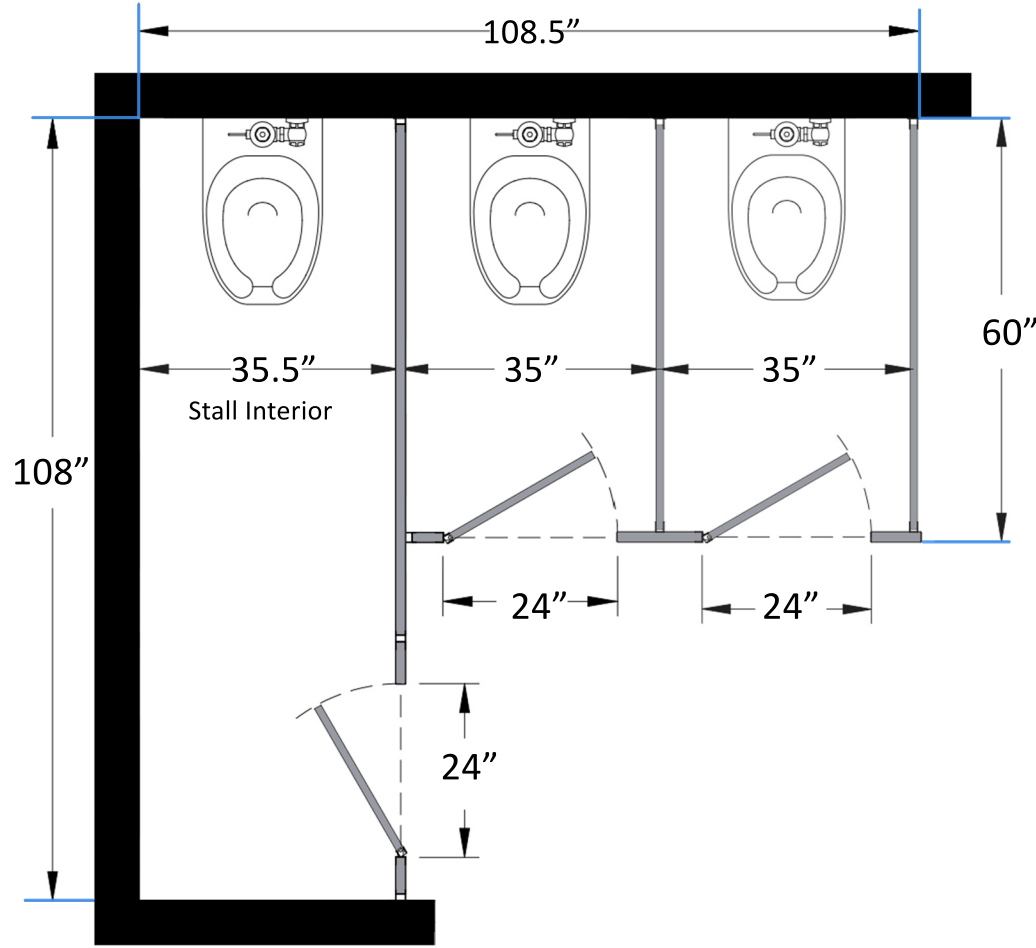

Style:  
 Overhead Braced  
 Floor Mount  
 Ceiling Mount  
 Floor/Ceiling Mount

Material:  
 Baked Enamel  
 Plastic Laminate  
 Solid Phenolic  
 Solid Plastic  
 Stainless Steel

Color: \_\_\_\_\_

Ship To: \_\_\_\_\_

City: \_\_\_\_\_

State: \_\_\_\_\_ Zip: \_\_\_\_\_

Bathroom Partitions - 3 Stall Alcove Left Hand  
SKU: ALIC3L  
Standard Dimensions

**Harbor City Supply**

Phone 443-279-0632 or 1-800-260-0907

1966 Greenspring Drive Suite 506, Timonium, Md. 21093